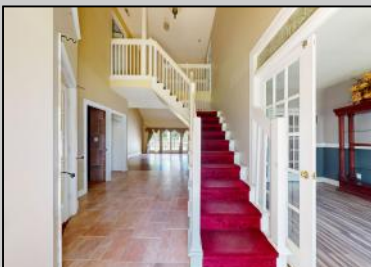

Berger Realty

Since 1928

Berger Realty, Inc
1330 Bay Avenue
Ocean City, NJ 08226
609-391-1330/609-391-1300
info@bergerrealty.com

**8 Saddlewood
Cape May Court House, NJ 08210**

Asking \$600,000.00

PROPERTY DETAILS