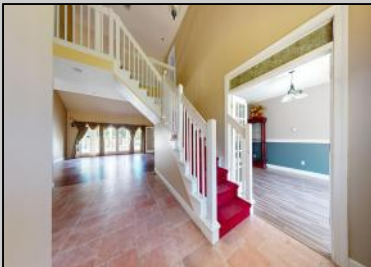

Berger Realty

Since 1928

Berger Realty, Inc
1330 Bay Avenue
Ocean City, NJ 08226
609-391-1330/609-391-1300
info@bergerrealty.com

**8 Saddlewood
Cape May Court House, NJ 08210**

Asking \$600,000.00

PROPERTY DETAILS