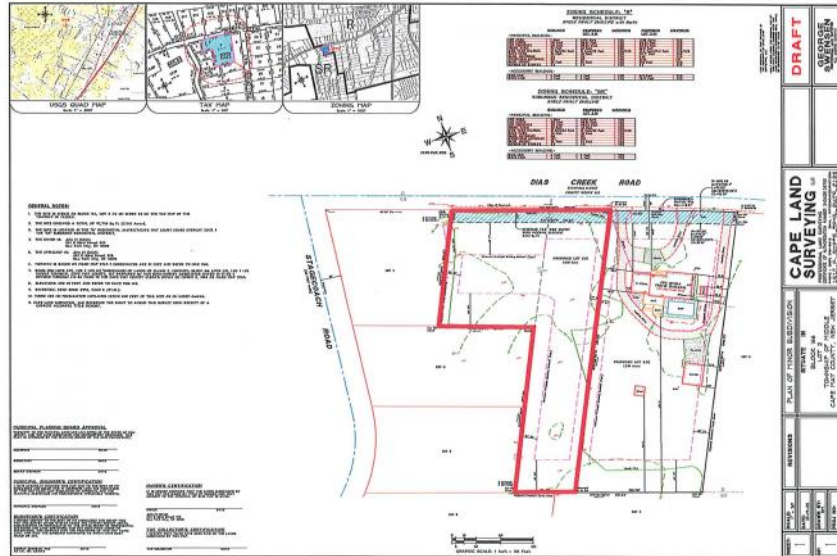

445 Dias Creek
 Cape May Court House, NJ 08210

Asking \$189,000.00

COMMENTS

Newly subdivided one-acre single family lot with 195' frontage on Dias Creek Road. Close to the center of town. Enjoy all that Cape May Court House has to offer. Restaurants, shopping and the bike path that runs all through the county including to the Cape May County Zoo and Park. Great location to custom build the home of your dreams.

PROPERTY DETAILS