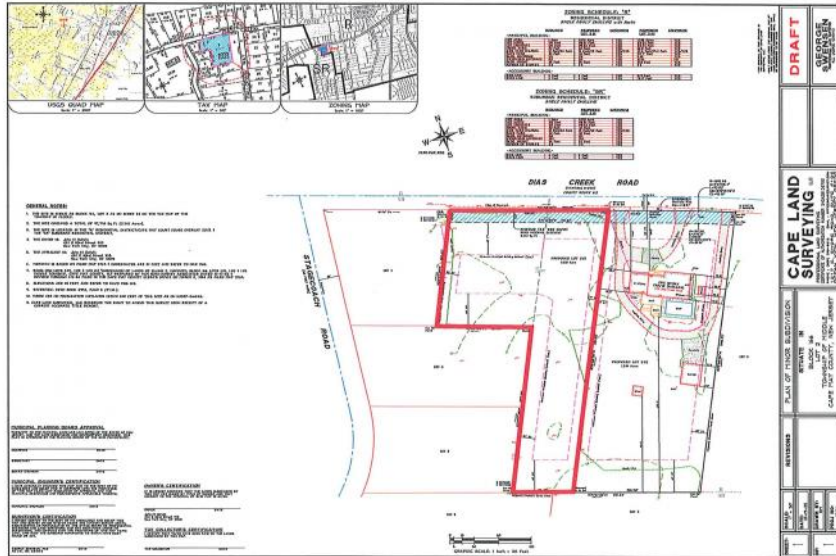

445 Dias Creek
Cape May Court House, NJ 08210

Asking \$189,000.00

COMMENTS

Newly subdivided one-acre single family lot with 195' frontage on Dias Creek Road. Close to the center of town. Enjoy all that Cape May Court House has to offer. Restaurants, shopping and the bike path that runs all through the county including to the Cape May County Zoo and Park. Great location to custom build the home of your dreams.