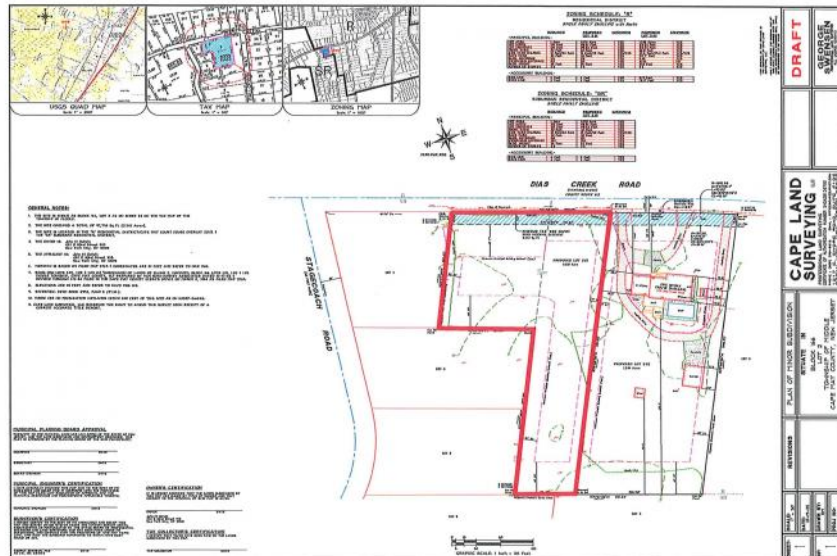

445 Dias Creek
Cape May Court House, NJ 08210

Asking \$189,000.00

COMMENTS

Newly subdivided one-acre single family lot with 195' frontage on Dias Creek Road. Close to the center of town. Enjoy all that Cape May Court House has to offer. Restaurants, shopping and the bike path that runs all through the county including to the Cape May County Zoo and Park. Great location to custom build the home of your dreams.