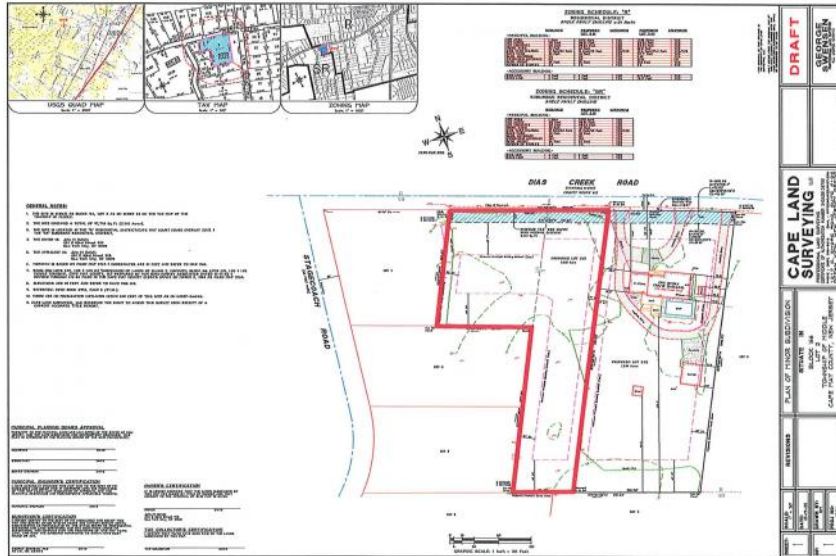

445 Dias Creek  
 Cape May Court House, NJ 08210

Asking \$189,000.00

**COMMENTS**

Newly subdivided one-acre single family lot with 195' frontage on Dias Creek Road. Close to the center of town. Enjoy all that Cape May Court House has to offer. Restaurants, shopping and the bike path that runs all through the county including to the Cape May County Zoo and Park. Great location to custom build the home of your dreams.