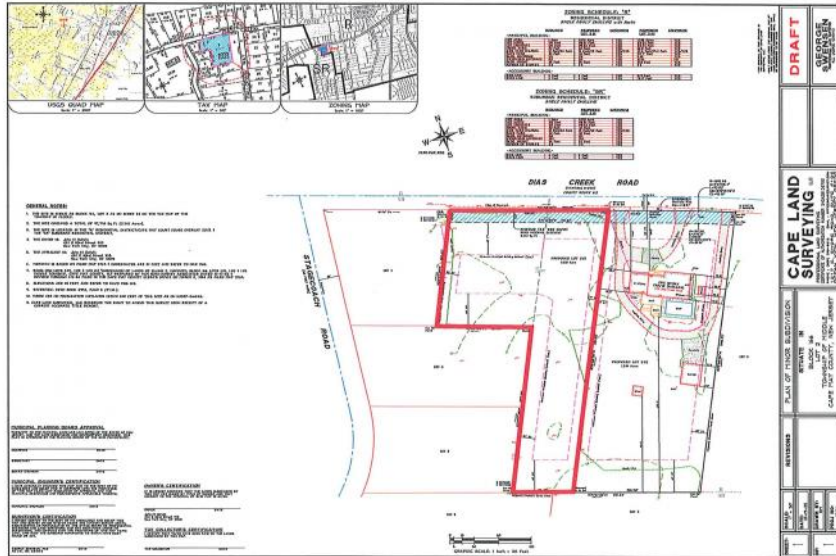

445 Dias Creek  
Cape May Court House, NJ 08210

Asking \$189,000.00

**COMMENTS**

Newly subdivided one-acre single family lot with 195' frontage on Dias Creek Road. Close to the center of town. Enjoy all that Cape May Court House has to offer. Restaurants, shopping and the bike path that runs all through the county including to the Cape May County Zoo and Park. Great location to custom build the home of your dreams.