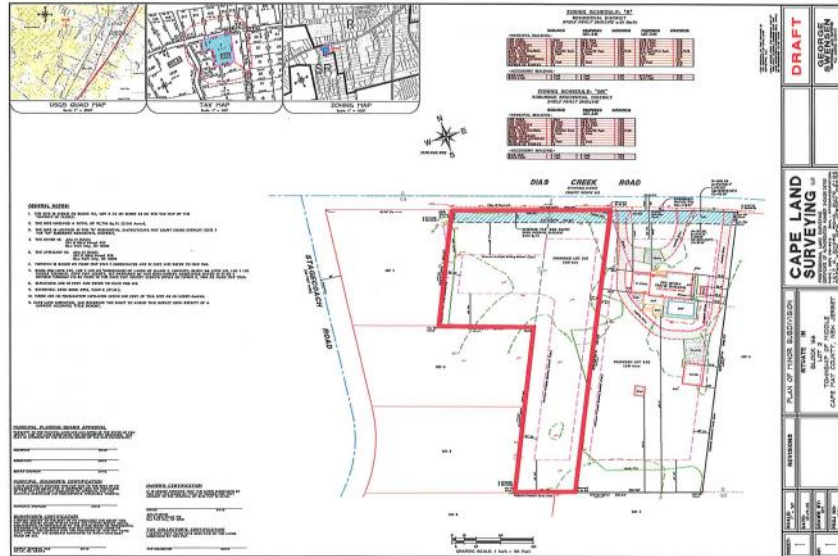

445 Dias Creek  
 Cape May Court House, NJ 08210

Asking \$189,000.00

**COMMENTS**

Newly subdivided one-acre single family lot with 195' frontage on Dias Creek Road. Close to the center of town. Enjoy all that Cape May Court House has to offer. Restaurants, shopping and the bike path that runs all through the county including to the Cape May County Zoo and Park. Great location to custom build the home of your dreams.