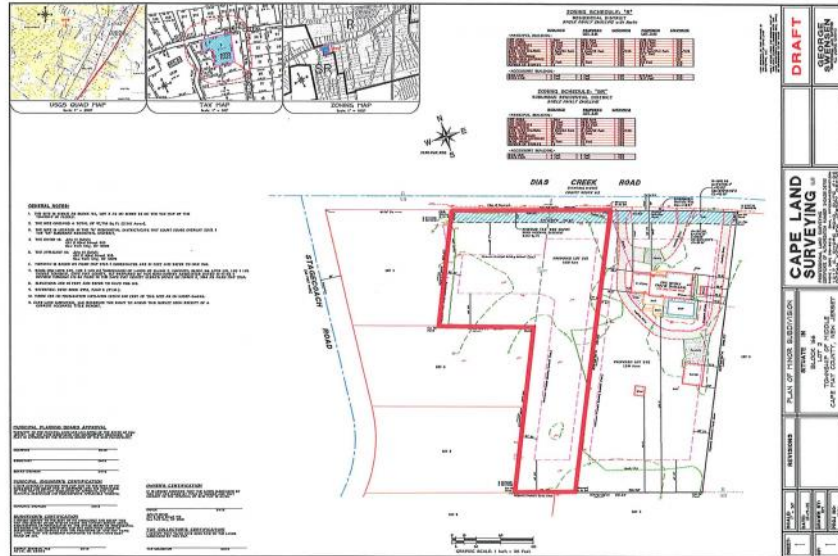

445 Dias Creek
 Cape May Court House, NJ 08210

Asking \$189,000.00

COMMENTS

Newly subdivided one-acre single family lot with 195' frontage on Dias Creek Road. Close to the center of town. Enjoy all that Cape May Court House has to offer. Restaurants, shopping and the bike path that runs all through the county including to the Cape May County Zoo and Park. Great location to custom build the home of your dreams.

PROPERTY DETAILS