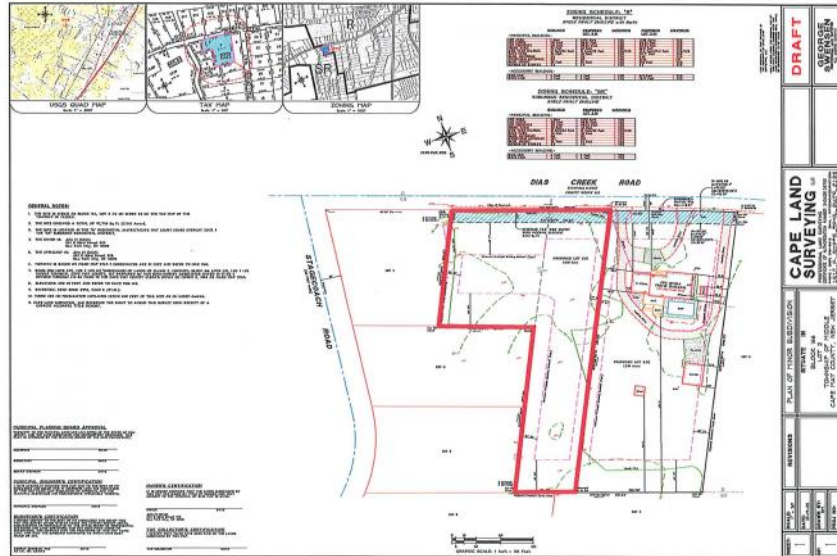

445 Dias Creek
 Cape May Court House, NJ 08210

Asking \$189,000.00

COMMENTS

Newly subdivided one-acre single family lot with 195' frontage on Dias Creek Road. Close to the center of town. Enjoy all that Cape May Court House has to offer. Restaurants, shopping and the bike path that runs all through the county including to the Cape May County Zoo and Park. Great location to custom build the home of your dreams.