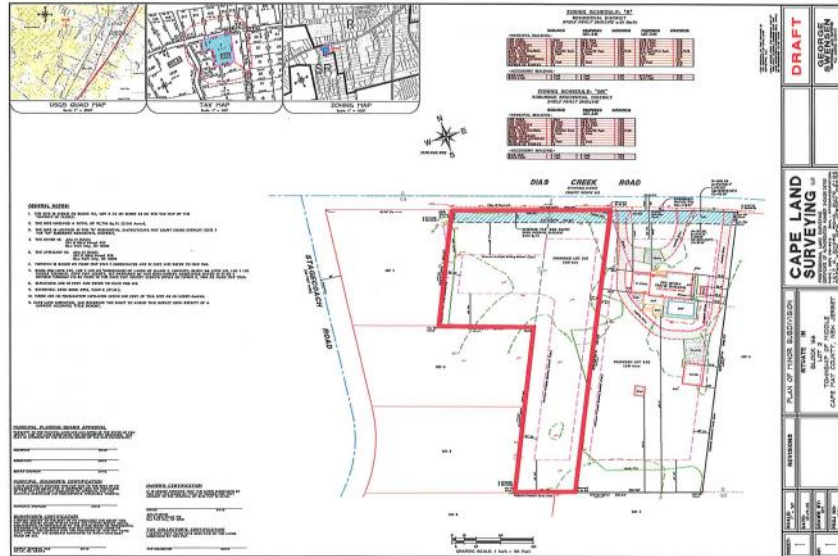

445 Dias Creek
 Cape May Court House, NJ 08210

Asking \$189,000.00

COMMENTS

Newly subdivided one-acre single family lot with 195' frontage on Dias Creek Road. Close to the center of town. Enjoy all that Cape May Court House has to offer. Restaurants, shopping and the bike path that runs all through the county including to the Cape May County Zoo and Park. Great location to custom build the home of your dreams.