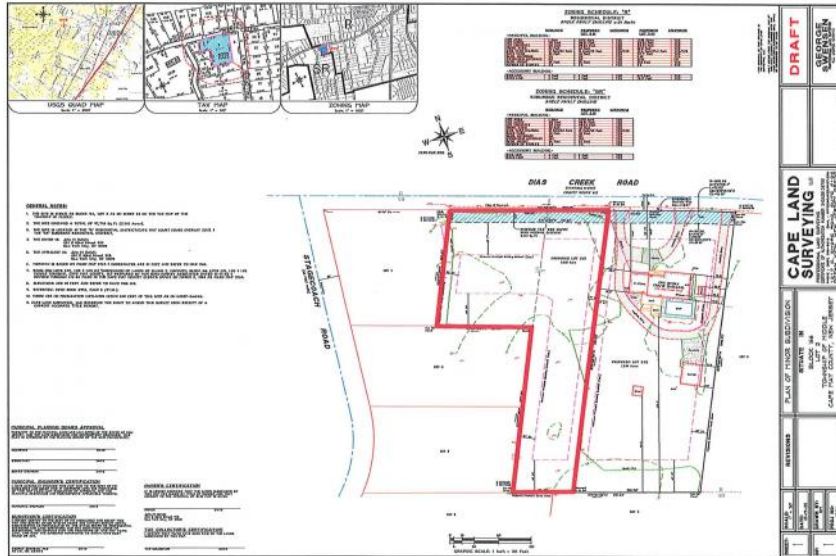

445 Dias Creek
 Cape May Court House, NJ 08210

Asking \$189,000.00

COMMENTS

Newly subdivided one-acre single family lot with 195' frontage on Dias Creek Road. Close to the center of town. Enjoy all that Cape May Court House has to offer. Restaurants, shopping and the bike path that runs all through the county including to the Cape May County Zoo and Park. Great location to custom build the home of your dreams.