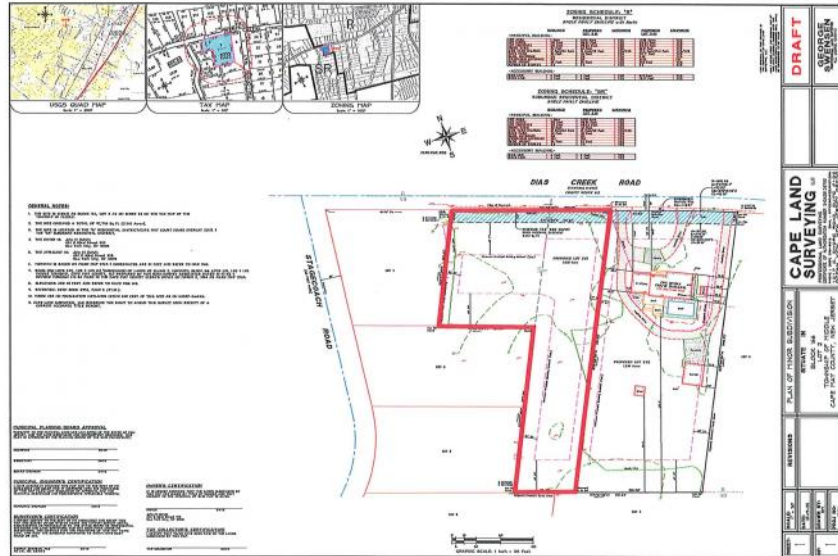

445 Dias Creek  
Cape May Court House, NJ 08210

Asking \$189,000.00

**COMMENTS**

Newly subdivided one-acre single family lot with 195' frontage on Dias Creek Road. Close to the center of town. Enjoy all that Cape May Court House has to offer. Restaurants, shopping and the bike path that runs all through the county including to the Cape May County Zoo and Park. Great location to custom build the home of your dreams.