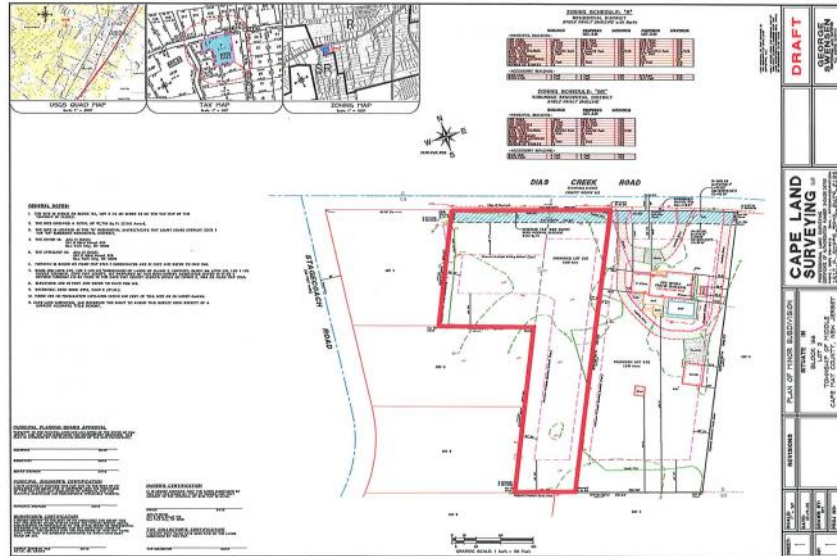

445 Dias Creek  
 Cape May Court House, NJ 08210

Asking \$189,000.00

**COMMENTS**

Newly subdivided one-acre single family lot with 195' frontage on Dias Creek Road. Close to the center of town. Enjoy all that Cape May Court House has to offer. Restaurants, shopping and the bike path that runs all through the county including to the Cape May County Zoo and Park. Great location to custom build the home of your dreams.