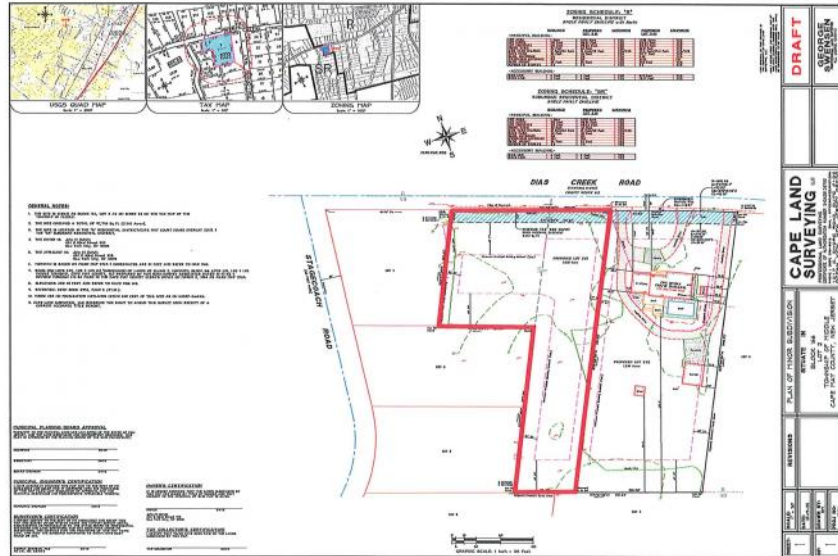

445 Dias Creek
Cape May Court House, NJ 08210

Asking \$189,000.00

COMMENTS

Newly subdivided one-acre single family lot with 195' frontage on Dias Creek Road. Close to the center of town. Enjoy all that Cape May Court House has to offer. Restaurants, shopping and the bike path that runs all through the county including to the Cape May County Zoo and Park. Great location to custom build the home of your dreams.