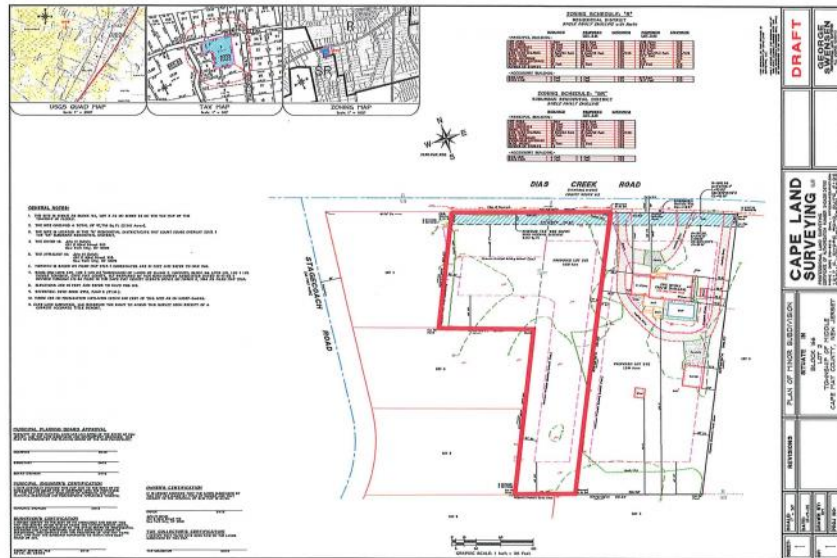

445 Dias Creek
 Cape May Court House, NJ 08210

Asking \$189,000.00

COMMENTS

Newly subdivided one-acre single family lot with 195' frontage on Dias Creek Road. Close to the center of town. Enjoy all that Cape May Court House has to offer. Restaurants, shopping and the bike path that runs all through the county including to the Cape May County Zoo and Park. Great location to custom build the home of your dreams.