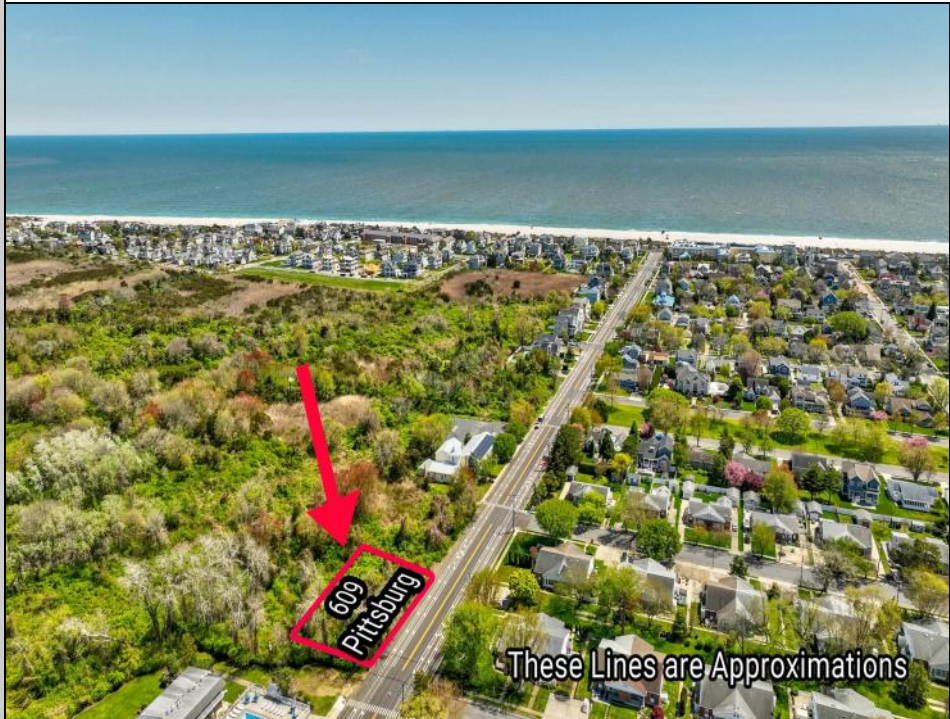

# Berger Realty

Since 1928

Berger Realty, Inc.  
3160 Asbury Avenue  
Ocean City, NJ 08226  
1-877-237-4371 / 609-399-0076  
info@bergerrealty.com

609 Pittsburgh  
Cape May, NJ 08204

Asking \$1,500,000.00

#### COMMENTS

125' x 125' single family home building lot within close proximity to the beach and Marina District.