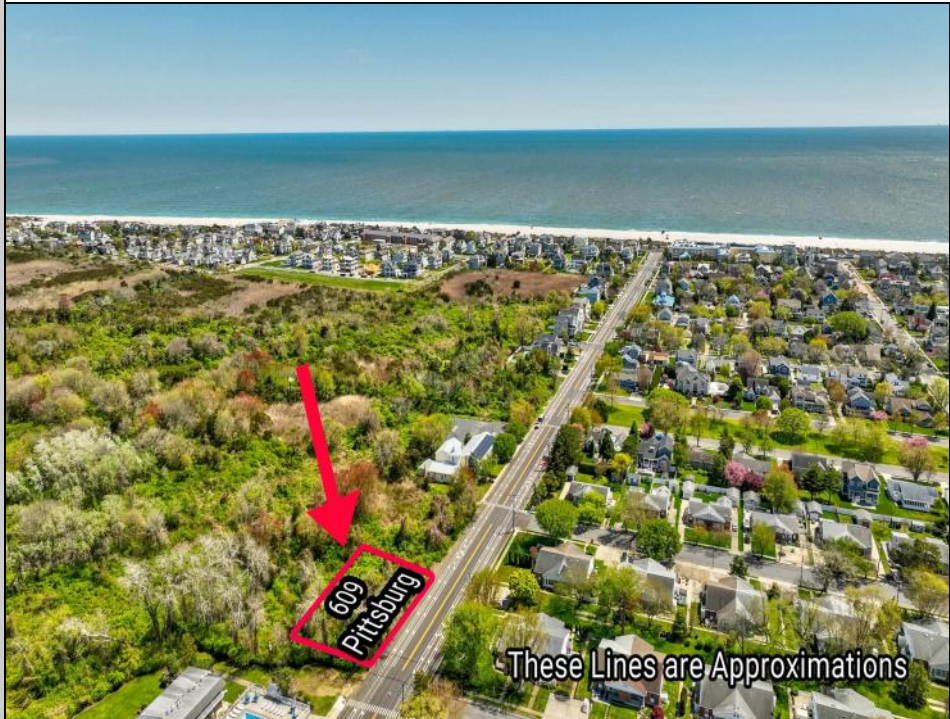

Berger Realty

Since 1928

Berger Realty, Inc.
3160 Asbury Avenue
Ocean City, NJ 08226
1-877-237-4371 / 609-399-0076
info@bergerrealty.com

609 Pittsburgh
Cape May, NJ 08204

Asking \$1,500,000.00

COMMENTS

125' x 125' single family home building lot within close proximity to the beach and Marina District.