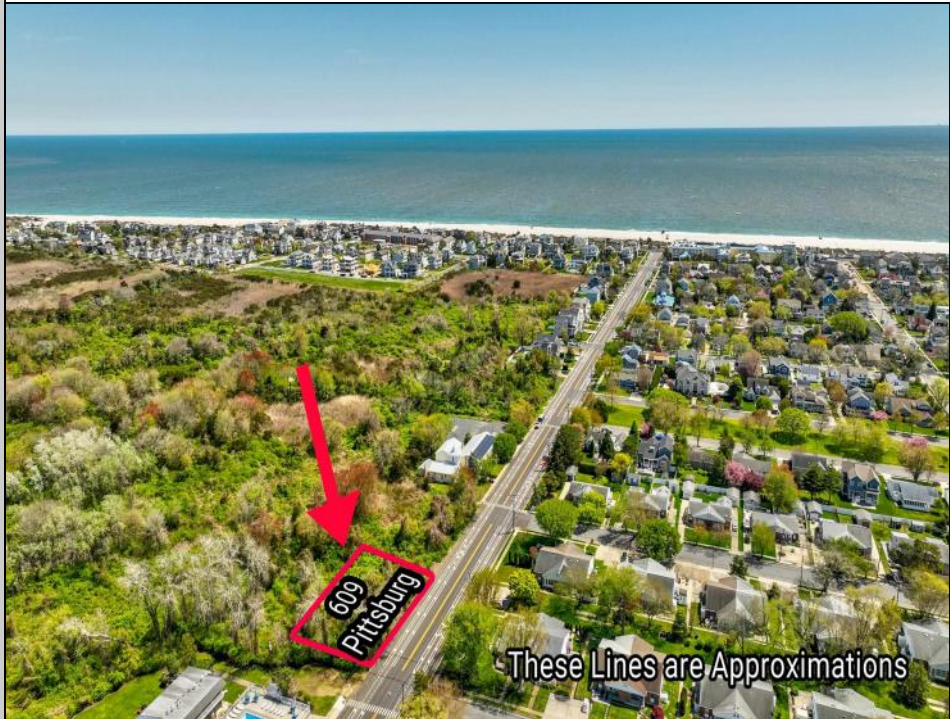

Berger Realty

Since 1928

Ocean 17
1670 Boardwalk
Ocean City, NJ 08226
609-391-0500

oc17@BergerRealty.com

609 Pittsburg
Cape May, NJ 08204

Asking \$1,500,000.00

COMMENTS

125' x 125' single family home building lot within close proximity to the beach and Marina District.