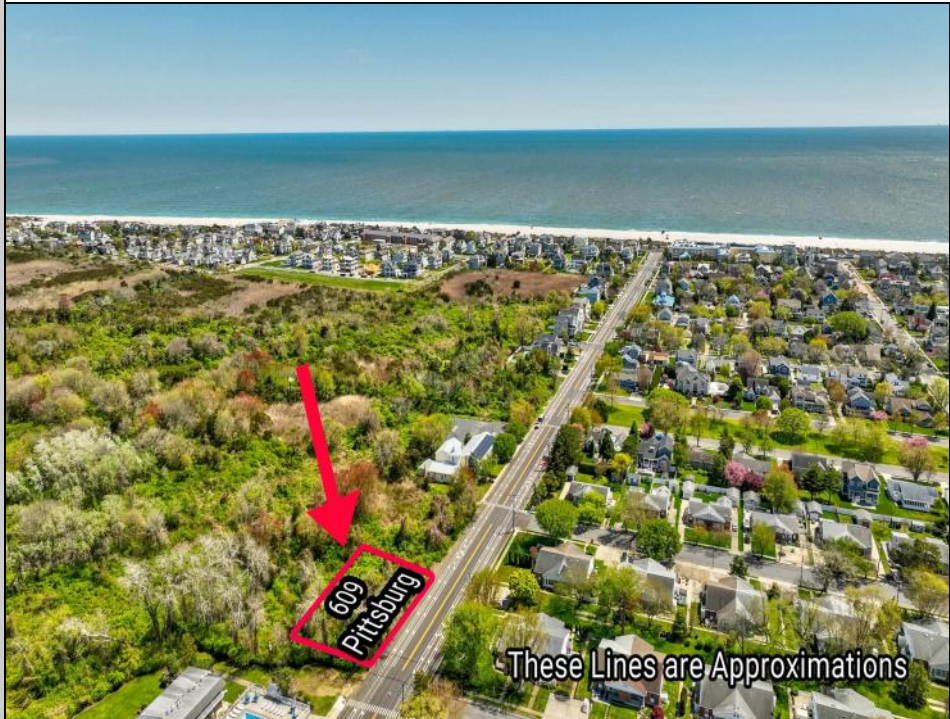

Berger Realty

Since 1928

Berger Realty, Inc
1330 Bay Avenue
Ocean City, NJ 08226
609-391-1330/609-391-1300
info@bergerrealty.com

609 Pittsburgh
Cape May, NJ 08204

Asking \$1,500,000.00

COMMENTS

125' x 125' single family home building lot within close proximity to the beach and Marina District.