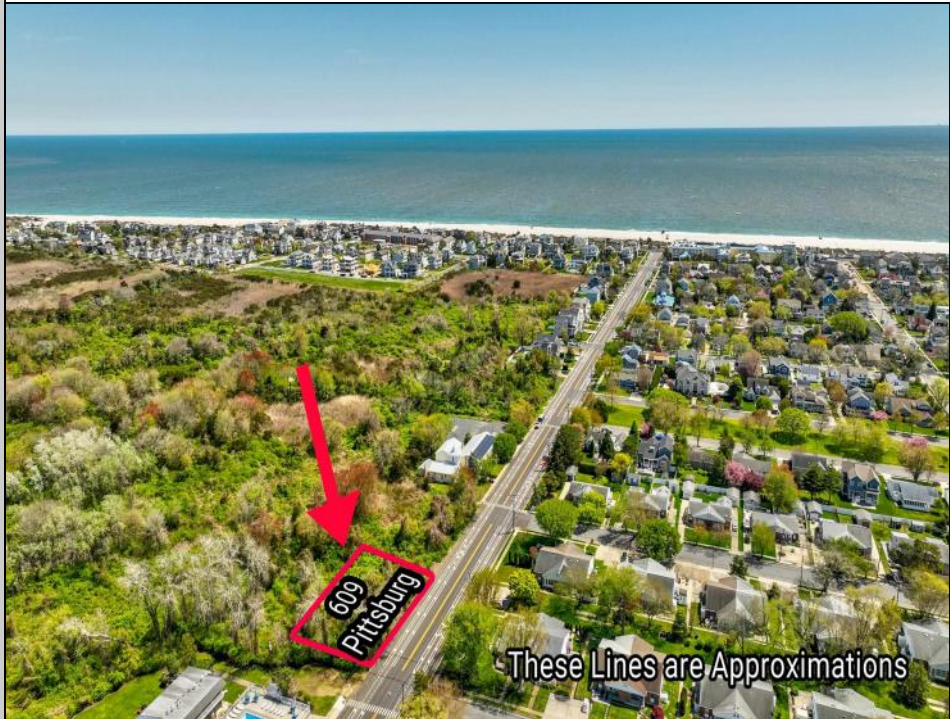

# Berger Realty

Since 1928

Ocean 17  
1670 Boardwalk  
Ocean City, NJ 08226  
609-391-0500

[oc17@BergerRealty.com](mailto:oc17@BergerRealty.com)

609 Pittsburgh  
Cape May, NJ 08204

Asking \$1,500,000.00

#### COMMENTS

125' x 125' single family home building lot within close proximity to the beach and Marina District.