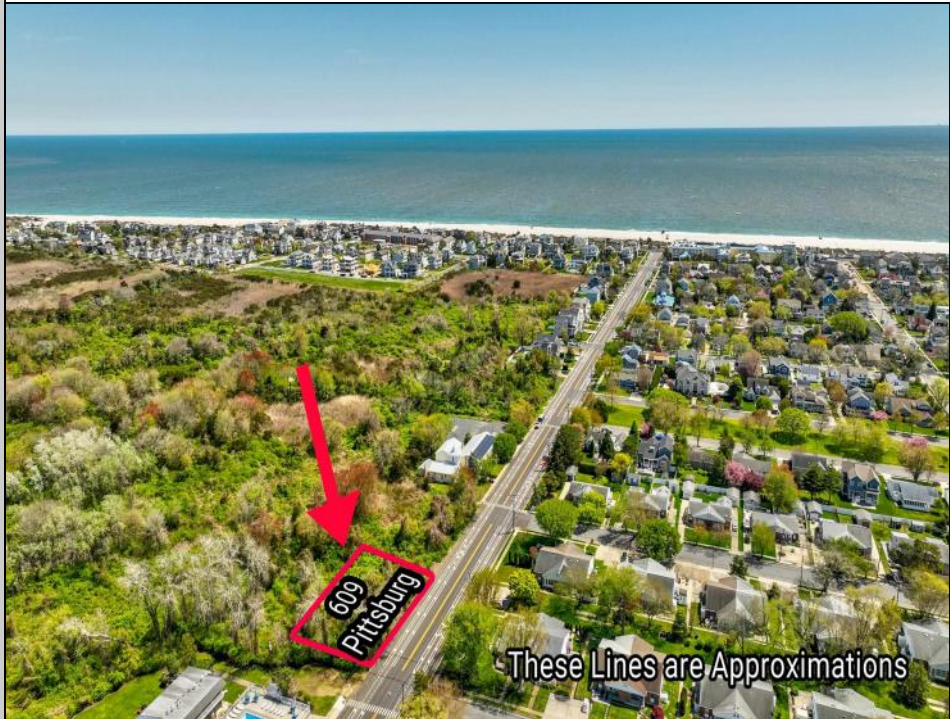

609 Pittsburgh
Cape May, NJ 08204

Asking \$1,500,000.00

COMMENTS

125' x 125' single family home building lot within close proximity to the beach and Marina District.

PROPERTY DETAILS

Ask for Carole Aust
Berger Realty Inc
109 E 55th St., Ocean City
Call: 609-399-4211
Email to: cra@bergerrealty.com