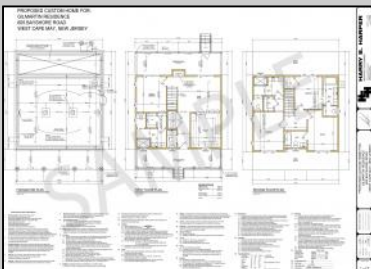

Ask for Patricia (Trish) Spengler
Berger Realty Inc
3160 Asbury Avenue, Ocean City
Call: 609-399-0076
Email to: pjs@bergerrealty.com