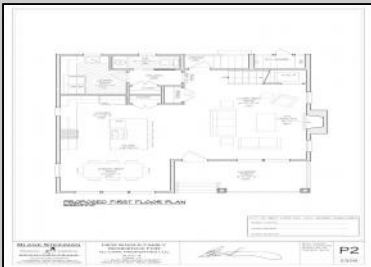

**11 Mechanic
West Cape May, NJ 08204**

Asking $979,000.00