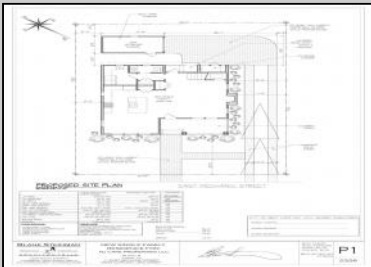

**11 Mechanic
West Cape May, NJ 08204**

Asking $979,000.00