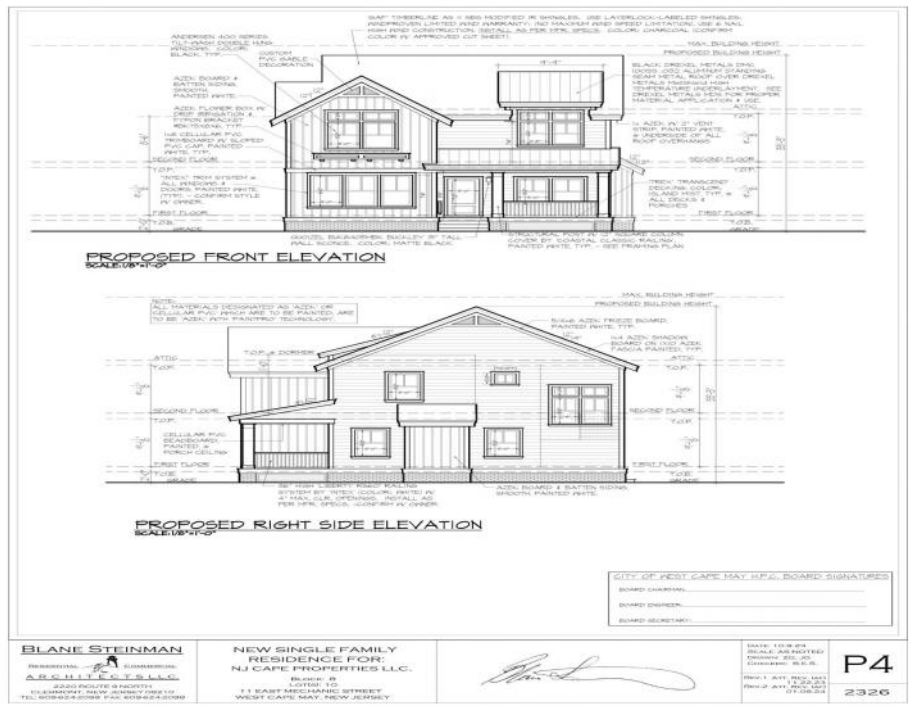

**11 Mechanic
West Cape May, NJ 08204**

Asking $979,000.00

Blane Steinman

CITY OF WEST CAPE MAY H.P.C. BOARD SIGNATURES
BOARD CHAIRMAN:
BOARD CHAIRMAN:
BOARD SECRETARY:

P4
2326

COMMENTS

Create the home of your dreams in the historic town of West Cape May. Seller is providing all approvals and architectural drawings created by Blane Steinman. The proposed two-story home includes three bedroom and two and a half baths. First level boasts an open floor plan including the kitchen, living room and two dining areas. The second level hosts three bedrooms and two full baths, including the master suite. Highlight Include * E.P. Henry Eco Cobble permeable paver walkway will lead you to the front covered porch as well as the back door, exterior shower and garage. * Hardieplank lap siding by James Hardie *Azek Board and Batten white siding *Anderson 400 Series vinyl clad windows and sliding door Trex Transend decking *Drexel seamless metal roof Please see associated documents for additional information. It will be the buyer's responsibility to have the existing structures removed. Buyer will be responsible for any changes to the approved plans and or permits.