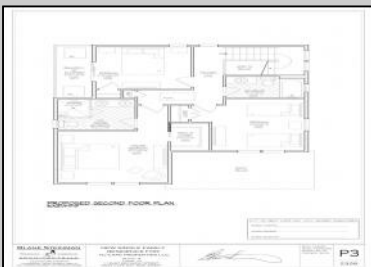

**11 Mechanic
West Cape May, NJ 08204**

Asking $979,000.00