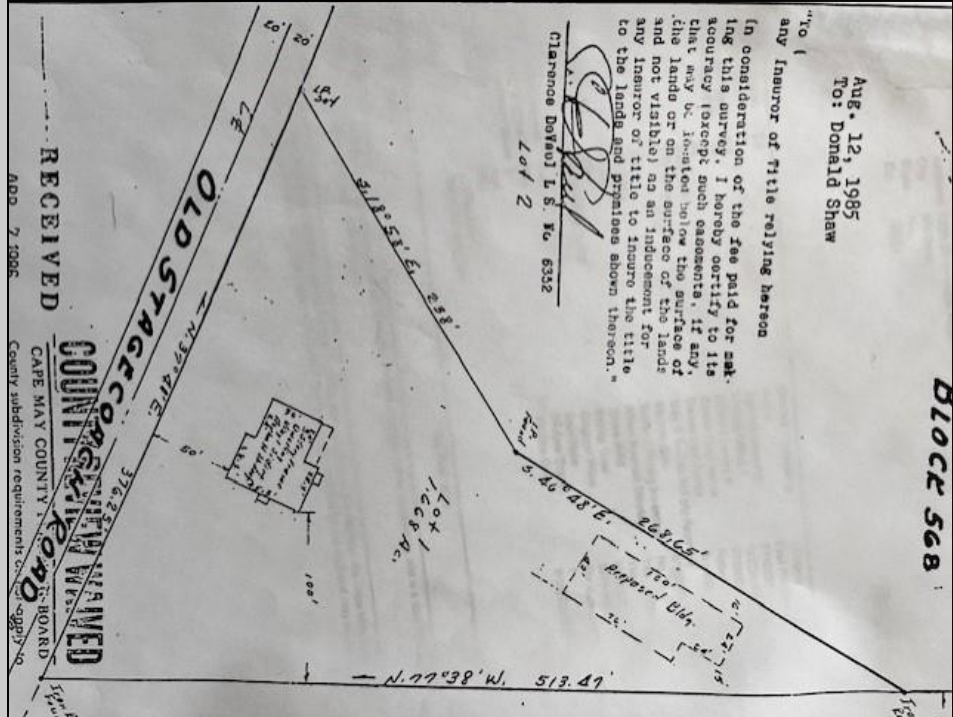

1299 Stagecoach
 Palermo, NJ 08223

Asking \$299,000.00

COMMENTS

Commercial lot in a great location in Upper Township. Property has a foundation which might be useable. Second old foundation on the property that had never been used.