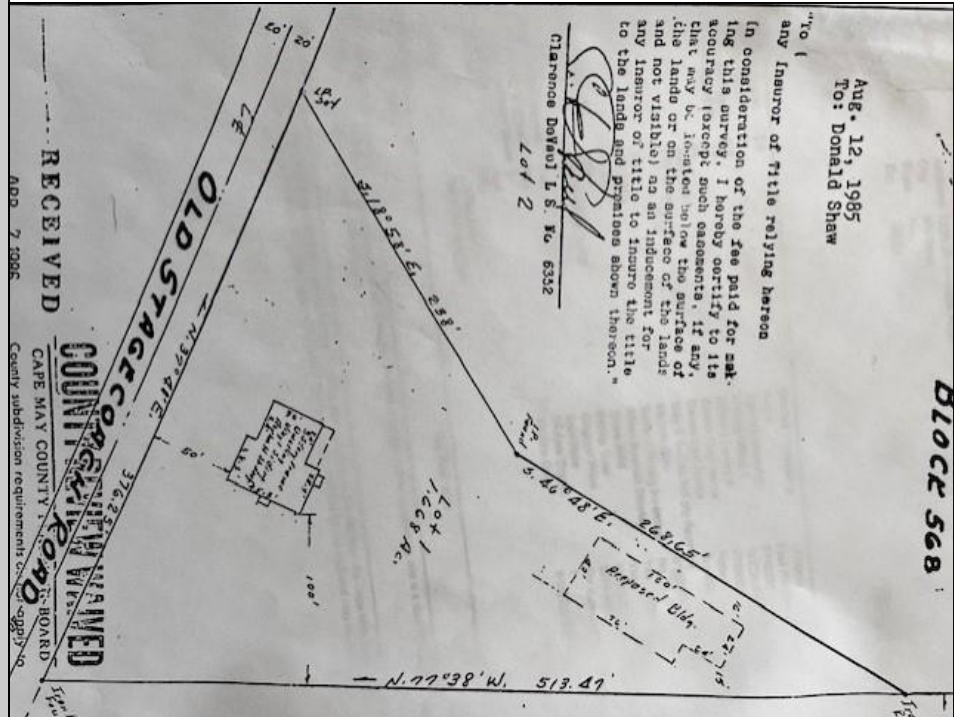

1299 Stagecoach
Palermo, NJ 08223

Asking \$299,000.00

COMMENTS

Commercial lot in a great location in Upper Township. Property has a foundation which might be useable. Second old foundation on the property that had never been used.