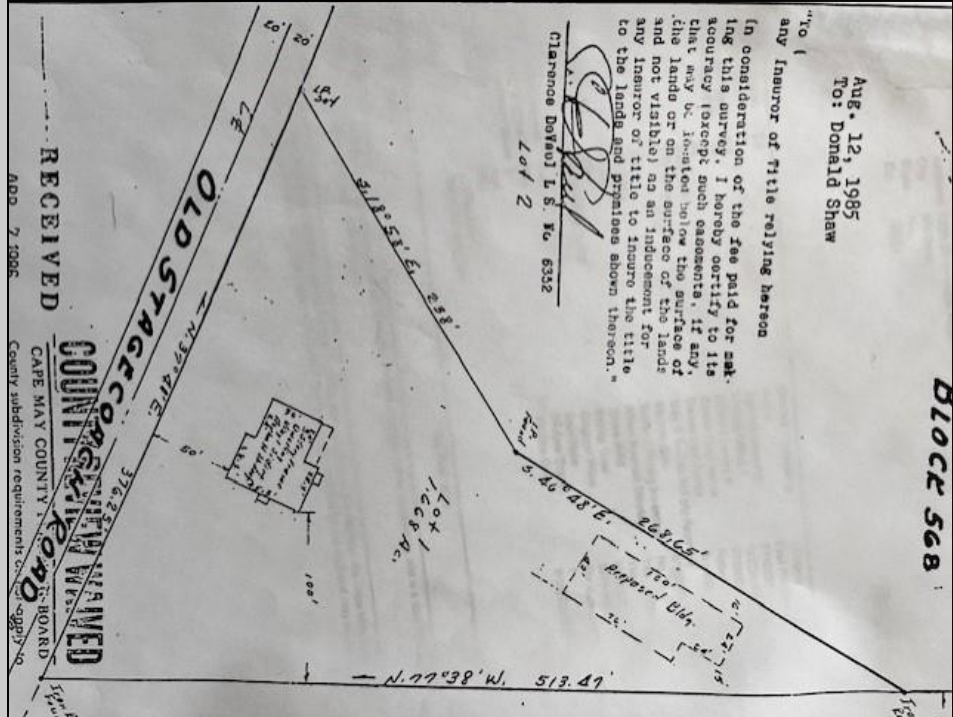

1299 Stagecoach
Palermo, NJ 08223

Asking \$299,000.00

COMMENTS

Commercial lot in a great location in Upper Township. Property has a foundation which might be useable. Second old foundation on the property that had never been used.

PROPERTY DETAILS

Ask for Nicole Williams
Berger Realty Inc
3160 Asbury Avenue, Ocean City
Call: 609-399-0076
Email to: ncw@bergerrealty.com