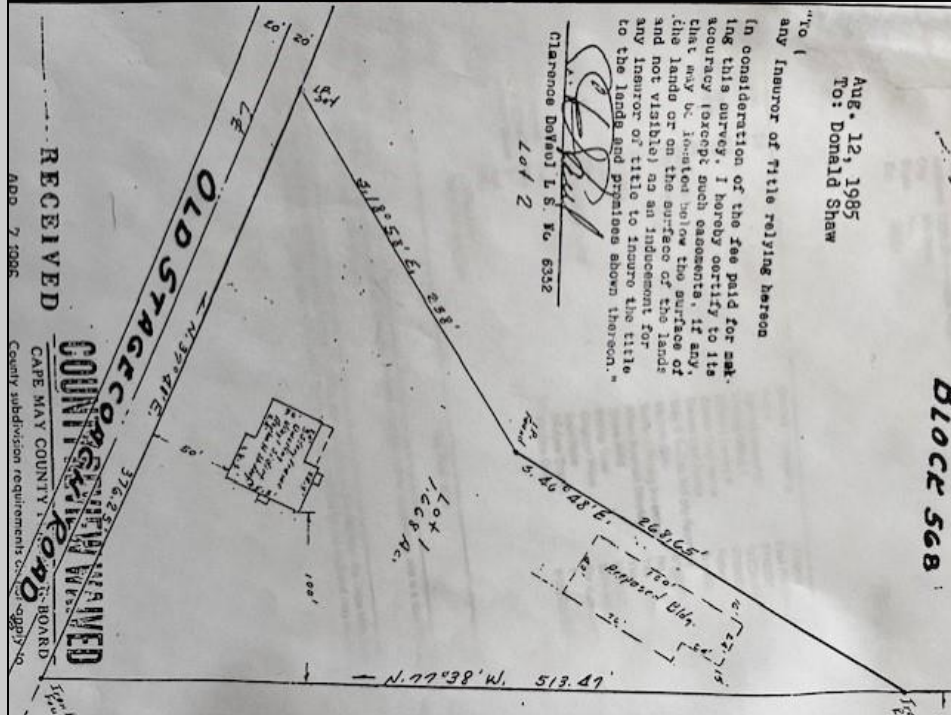

1299 Stagecoach
Palermo, NJ 08223

Asking \$299,000.00

COMMENTS

Commercial lot in a great location in Upper Township. Property has a foundation which might be useable. Second old foundation on the property that had never been used.