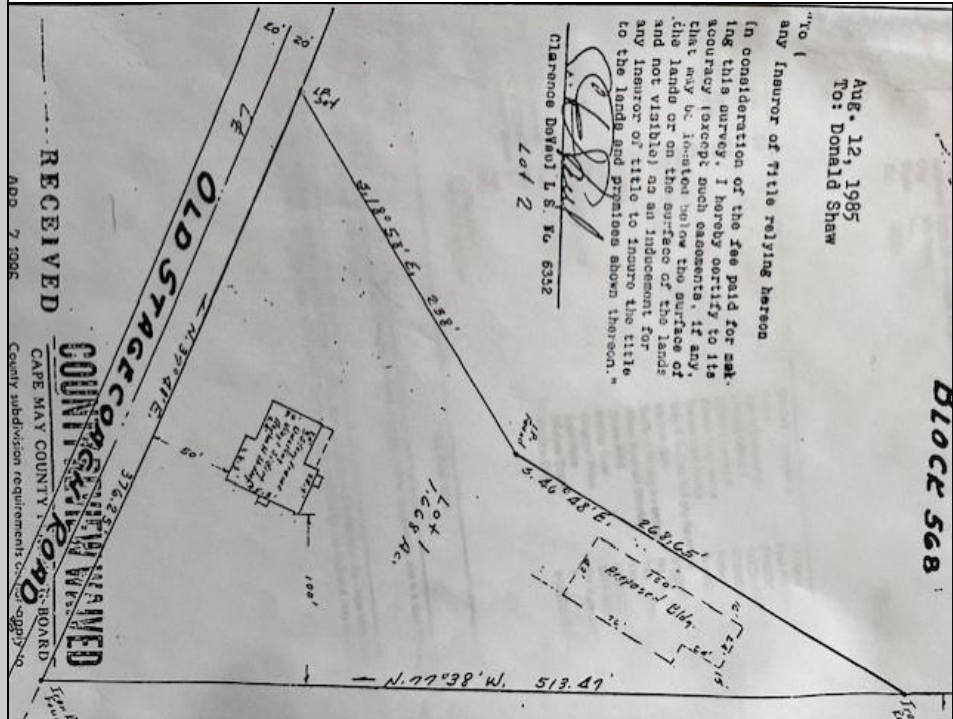

1299 Stagecoach
Palermo, NJ 08223

Asking \$299,000.00

COMMENTS

Commercial lot in a great location in Upper Township. Property has a foundation which might be useable. Second old foundation on the property that had never been used.