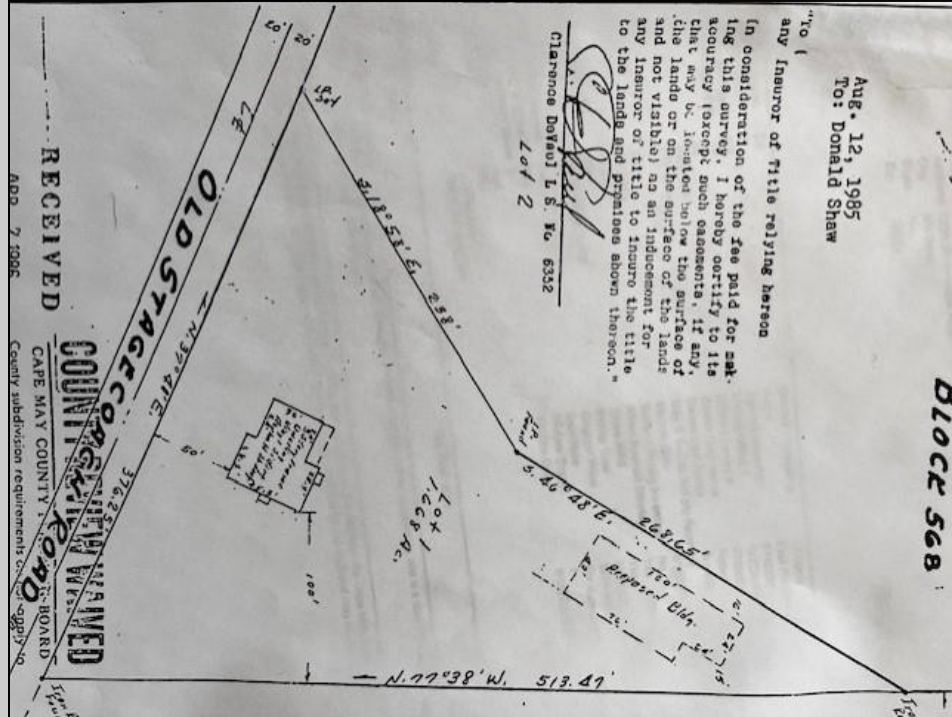

1299 Stagecoach
Palermo, NJ 08223

Asking \$299,000.00

COMMENTS

Commercial lot in a great location in Upper Township. Property has a foundation which might be useable. Second old foundation on the property that had never been used.