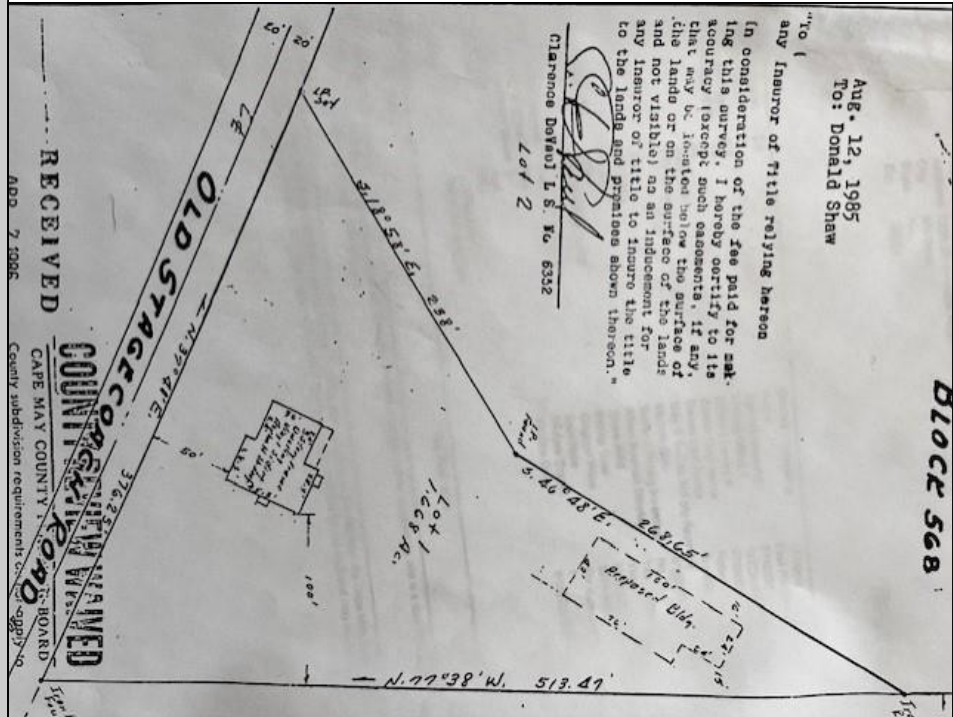

1299 Stagecoach
Palermo, NJ 08223

Asking \$299,000.00

COMMENTS

Commercial lot in a great location in Upper Township. Property has a foundation which might be useable. Second old foundation on the property that had never been used.