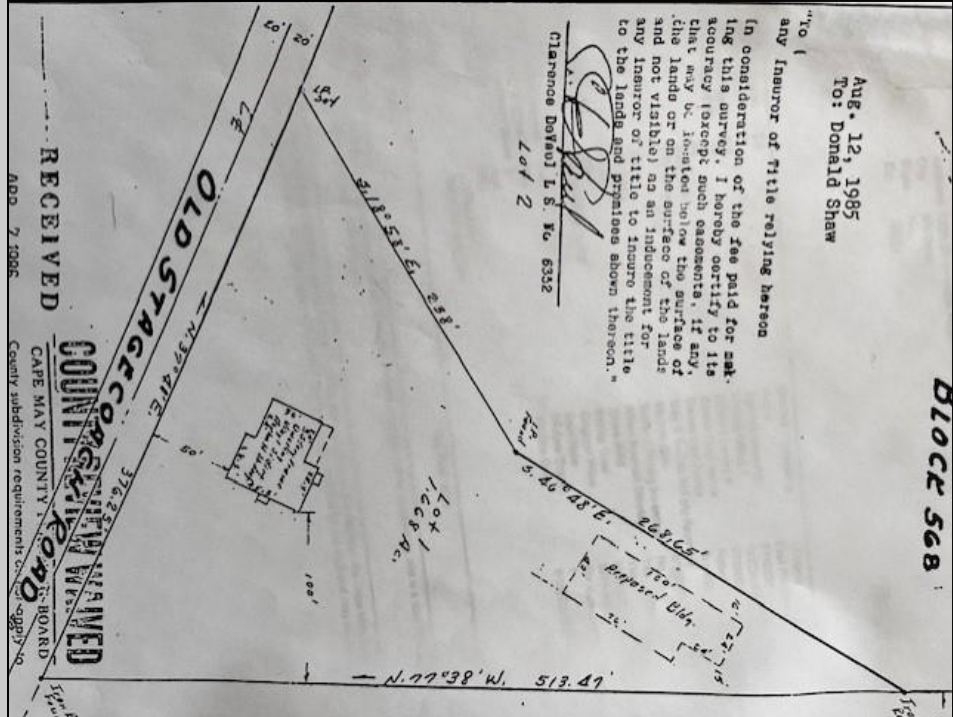

1299 Stagecoach
Palermo, NJ 08223

Asking \$299,000.00

COMMENTS

Commercial lot in a great location in Upper Township. Property has a foundation which might be useable. Second old foundation on the property that had never been used.

PROPERTY DETAILS

Ask for John Van Stone
Berger Realty Inc
3160 Asbury Avenue, Ocean City
Call: 609-399-0076
Email to: jvs@bergerrealty.com