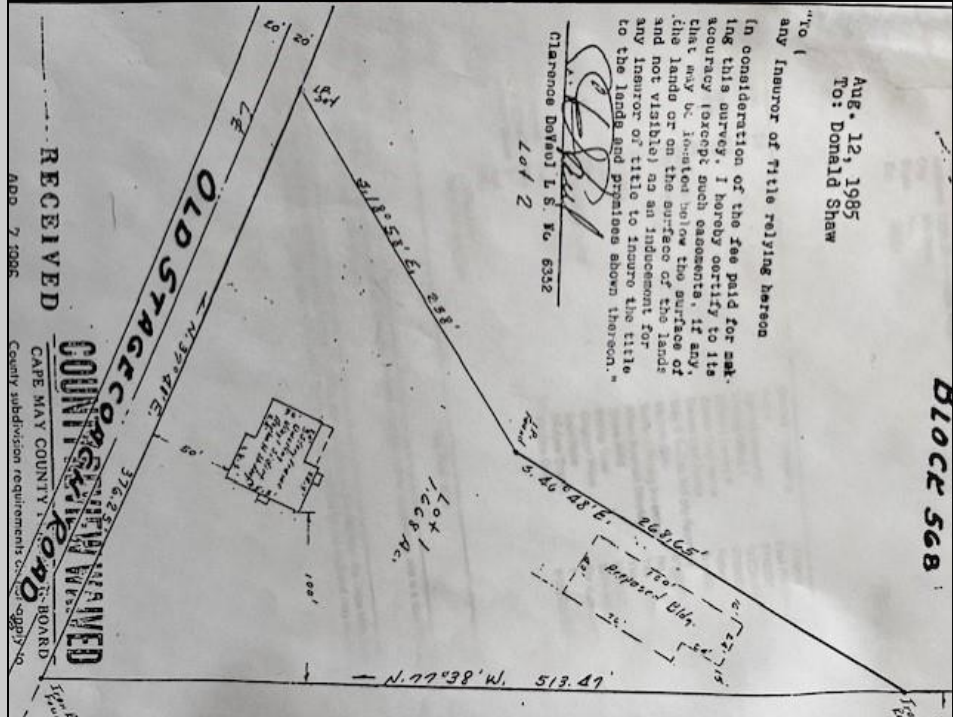

1299 Stagecoach
Palermo, NJ 08223

Asking \$299,000.00

COMMENTS

Commercial lot in a great location in Upper Township. Property has a foundation which might be useable. Second old foundation on the property that had never been used.