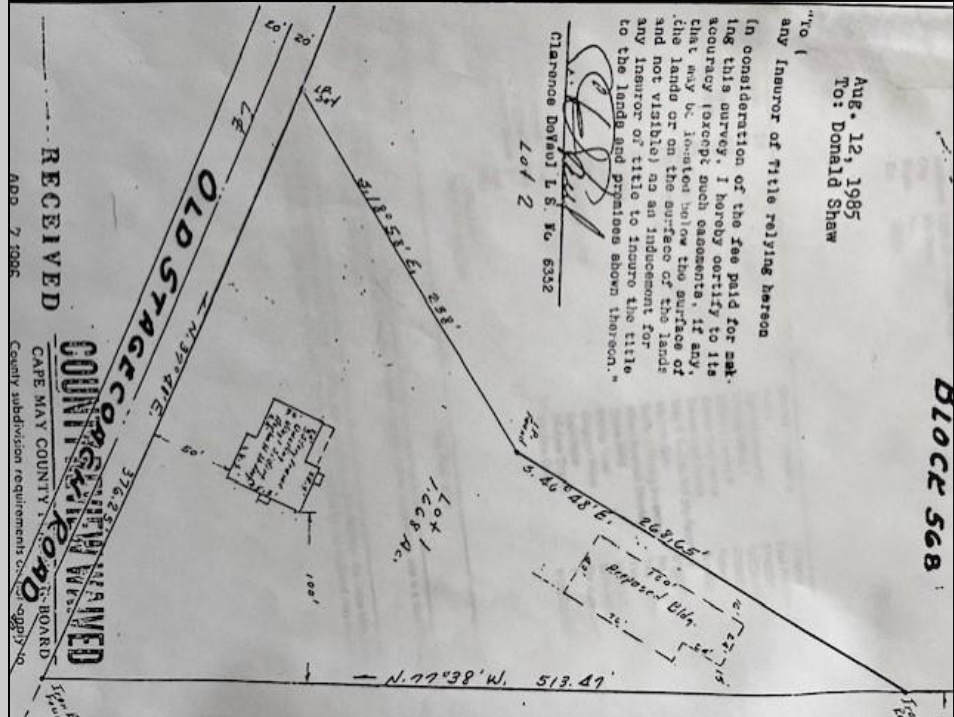

1299 Stagecoach
Palermo, NJ 08223

Asking \$299,000.00

COMMENTS

Commercial lot in a great location in Upper Township. Property has a foundation which might be useable. Second old foundation on the property that had never been used.