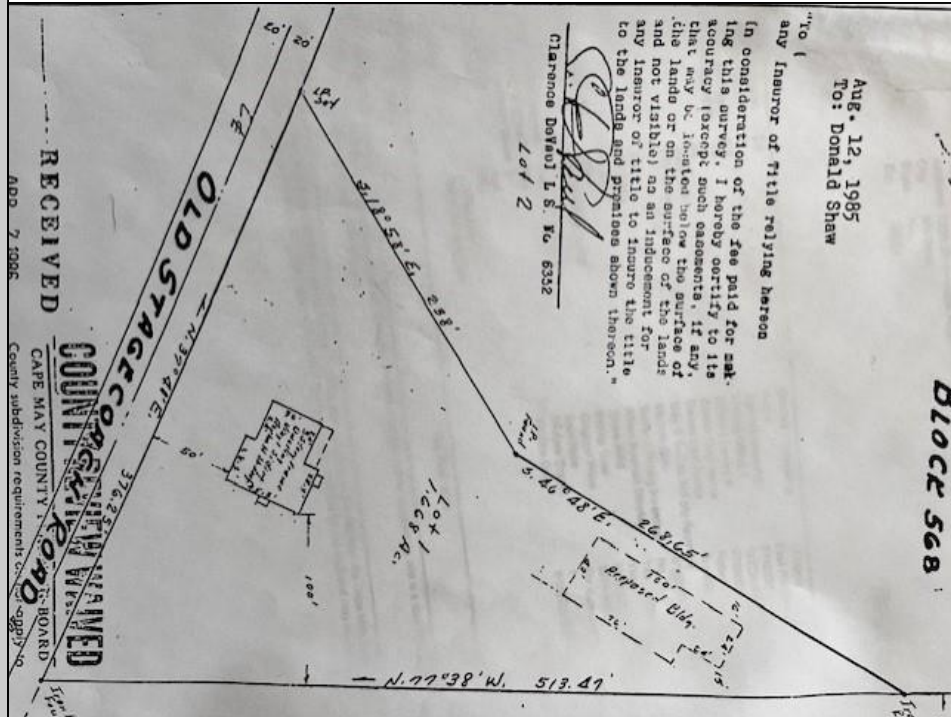

Berger Realty

Since 1928

Berger Realty, Inc.
3160 Asbury Avenue
Ocean City, NJ 08226
1-877-237-4371 / 609-399-0076
info@bergerrealty.com

1299 Stagecoach
Palermo, NJ 08223

Asking \$299,000.00

COMMENTS

Commercial lot in a great location in Upper Township. Property has a foundation which might be useable. Second old foundation on the property that had never been used.