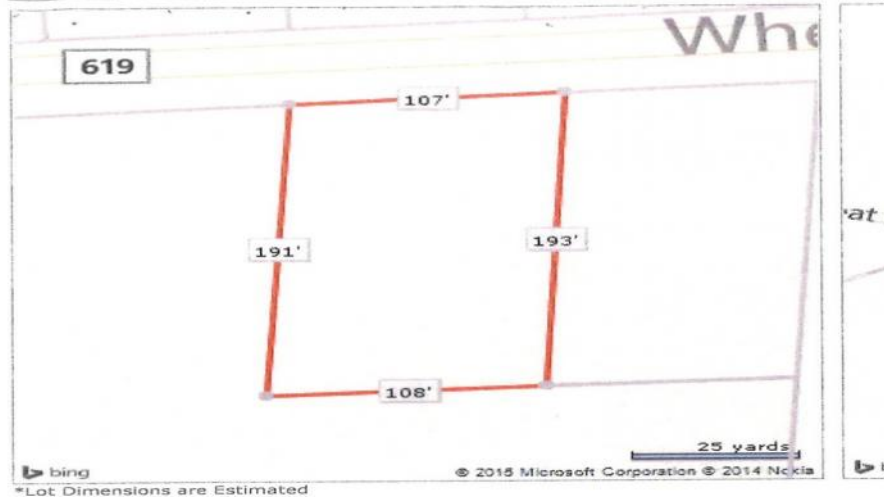

Berger Realty

Since 1928

Berger Realty, Inc
1330 Bay Avenue
Ocean City, NJ 08226
609-391-1330/609-391-1300
info@bergerrealty.com

383 Wheat
Buena, NJ 08360

Asking \$59,000.00

Property Map

COMMENTS

Buildable lot in Atlantic County. Zoned Res But possible commercial use may be an attainable us with a variance. Flat vacant lard lot on Wheat Rd near Brewster.