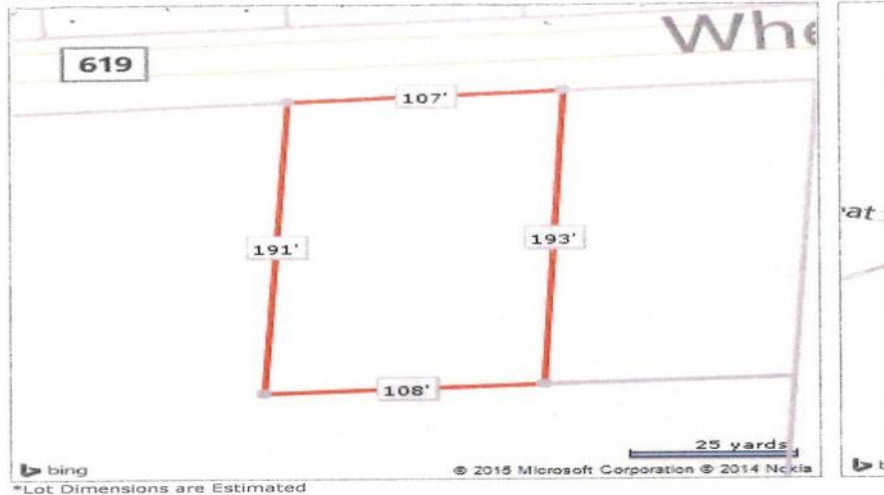

383 Wheat
Buena, NJ 08360

Asking \$59,000.00

Property Map

COMMENTS

Buildable lot in Atlantic County. Zoned Res But possible commercial use may be an attainable us with a variance. Flat vacant lard lot on Wheat Rd near Brewster.

PROPERTY DETAILS