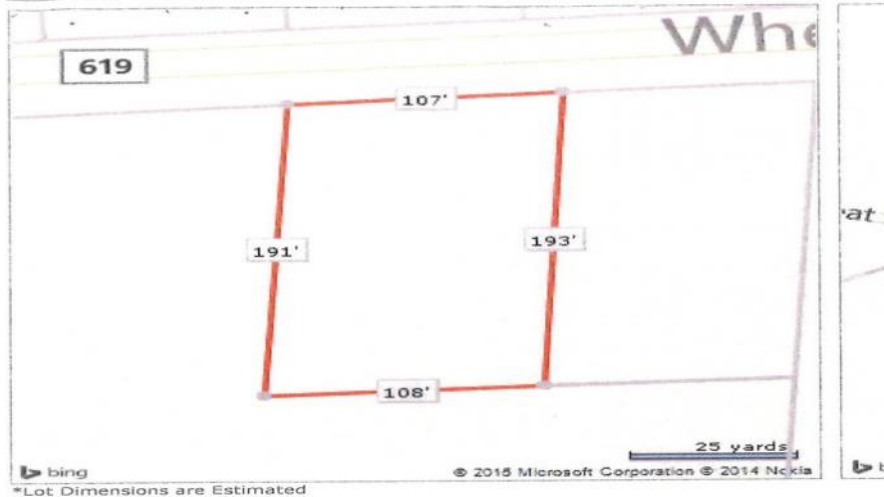

Berger Realty

Since 1928

Berger Realty, Inc
1330 Bay Avenue
Ocean City, NJ 08226
609-391-1330/609-391-1300
info@bergerrealty.com

383 Wheat
Buena, NJ 08360

Asking \$59,000.00

Property Map

COMMENTS

Buildable lot in Atlantic County. Zoned Res But possible commercial use may be an attainable us with a variance. Flat vacant lard lot on Wheat Rd near Brewster.