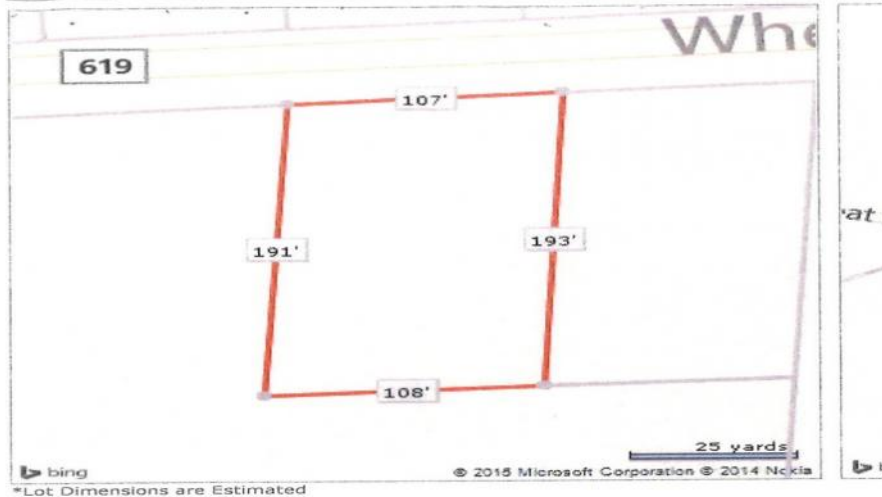

383 Wheat
Buena, NJ 08360

Asking \$59,000.00

Property Map

COMMENTS

Buildable lot in Atlantic County. Zoned Res But possible commercial use may be an attainable us with a variance. Flat vacant lard lot on Wheat Rd near Brewster.