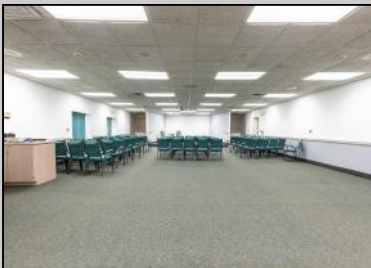

**516 Webster
 Woodbine, NJ 08270**

Asking \$249,900.00

COMMENTS

Check this out. This property is a former Kingdom Hall. It would make a great office location for an attorney, doctors, or some type of organization that needs a place to get together. It has over 25 parking spaces. The septic design and survey is in the associate docs. Very easy to show.