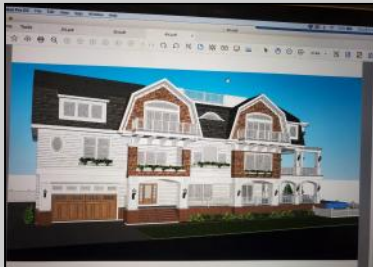

Berger Realty

Since 1928

Berger Realty, Inc.
3160 Asbury Avenue
Ocean City, NJ 08226
1-877-237-4371 / 609-399-0076
info@bergerrealty.com

431 Atlanta
Wildwood Crest, NJ 08260

Asking \$2,300,000.00

COMMENTS

Beachfront Lot in Wildwood Crest - This is your chance to own a piece of paradise! This beautiful beachfront lot is located in the heart of Wildwood Crest. With breathtaking, jaw-dropping views of the ocean and easy access to the beach, this lot is perfect for building your dream home. The lot is 50' x 155', which is the largest single family beachfront lot on the island. The options are endless with full customization possibilities or exceptionally established renderings that are approved by the local planning board. Please inquire to learn more about this amazing opportunity!