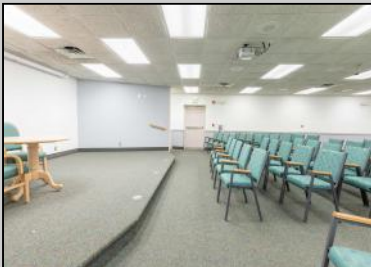

516 Webster
 Woodbine, NJ 08270

Asking \$269,000.00

COMMENTS

Check this out. This property is a former Kingdom Hall. It would make a great office location for an attorney, doctors, or some type of organization that needs a place to get together. It has over 25 parking spaces. The septic design and survey is in the associate docs. Very easy to show.