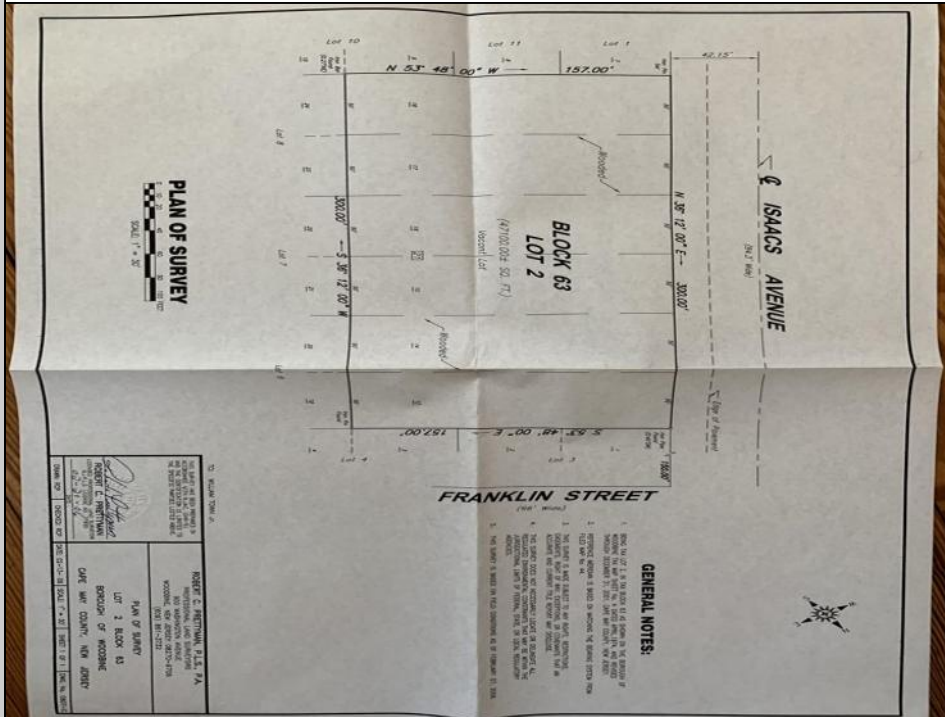

Berger Realty

Since 1928

Berger Realty, Inc.
3160 Asbury Avenue
Ocean City, NJ 08226
1-877-237-4371 / 609-399-0076
info@bergerrealty.com

617 Isaacs
Woodbine, NJ 08270

Asking \$99,000.00

COMMENTS

One of the only Buildable Lots left in Woodbine, Put the Home of Your Dreams on This Large Lot that is waiting for You! Great Location. Pinelands approved lot. Did you know that the Taxes in this town are the lowest in New Jersey.

PROPERTY DETAILS