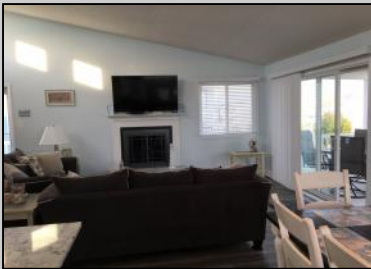

2826 Asbury Avenue 2nd Floor, Ocean City

**PROPERTY DETAILS**

BEDROOMS	3	BATHS	2.0
OCCUPANCY	10	VRDP \$	
PHONE DEP\$	0	WEEKLY \$	N/A
CODE	567a	TYPE	Condo

**PROPERTY AMENITIES**

TELEVISION	4	FUTON [ S D Q ]	No
WASHER	Yes	BUNKS	No
DRYER	Yes	PORCH/DECK FURN	Yes
DISHWASHER	Yes	ROOF TOP DECK	Yes
MICROWAVE	Yes	OUTSIDE SHOWER	Open
AIR CONDITIONER	4	STORAGE ROOM	Yes
PETS PERMITTED	No	GARAGE/CARPORT	Garage
ELEVATOR	No	GRILL	No
COFFEE MKR.	Pot	OFFSTREET PARKING	2
EXCLUSIVE		PHONE [B]	No
TWINS	2	INTERNET ACCESS	Wireless
DOUBLE BEDS	0	DVD	No
QUEEN BEDS	2	POOL	No
KING BEDS	1	DOCK/BOAT SLIP	No
SOFA BED (TYPE)	Queen	CEILING FANS	2