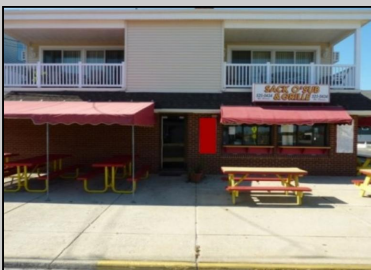

5500 Central Avenue 2nd Floor, Ocean City

PROPERTY DETAILS

BEDROOMS	2	BATHS	2.0
OCCUPANCY	8	VRDP \$	
PHONE DEP\$	0	WEEKLY \$	N/A
CODE	502f	TYPE	Condo

PROPERTY AMENITIES

TELEVISION	2	FUTON [S D Q]	No
WASHER	Yes	BUNKS	No
DRYER	Yes	PORCH/DECK FURN	Yes
DISHWASHER	Yes	ROOF TOP DECK	No
MICROWAVE	Yes	OUTSIDE SHOWER	Enclosed
AIR CONDITIONER	3	STORAGE ROOM	Yes
PETS PERMITTED	No	GARAGE/CARPORT	No
ELEVATOR	No	GRILL	No
COFFEE MKR.	Keurig+Pot	OFFSTREET PARKING	1
EXCLUSIVE		PHONE [B]	No
TWINS	0	INTERNET ACCESS	Wireless
DOUBLE BEDS	4	DVD	Yes
QUEEN BEDS	0	POOL	No
KING BEDS	0	DOCK/BOAT SLIP	No
SOFA BED (TYPE)	No	CEILING FANS	No