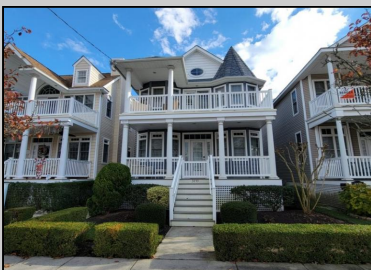

3233 Asbury Avenue 1st, Ocean City

PROPERTY DETAILS

BEDROOMS	3	BATHS	2.0
OCCUPANCY	9	VRDP \$	
PHONE DEP\$	0	WEEKLY \$	N/A
CODE	1207b	TYPE	Condo

PROPERTY AMENITIES

TELEVISION	4	FUTON [S D Q]	No
WASHER	Yes	BUNKS	Yes
DRYER	Yes	PORCH/DECK FURN	Yes
DISHWASHER	Yes	ROOF TOP DECK	No
MICROWAVE	Yes	OUTSIDE SHOWER	Enclosed
AIR CONDITIONER	Central	STORAGE ROOM	No
PETS PERMITTED	No	GARAGE/CARPORT	Garage
ELEVATOR	No	GRILL	No
COFFEE MKR.	Pot	OFFSTREET PARKING	2
EXCLUSIVE		PHONE [B]	No
TWINS	2	INTERNET ACCESS	Wireless
DOUBLE BEDS	1	DVD	Yes
QUEEN BEDS	1	POOL	No
KING BEDS	1	DOCK/BOAT SLIP	No
SOFA BED (TYPE)	Queen	CEILING FANS	3