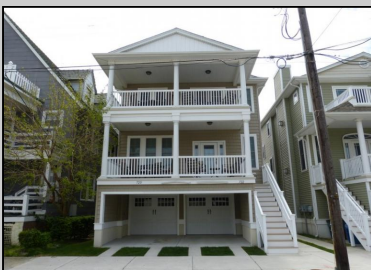

722 Moorlyn Terrace 2nd, Ocean City

PROPERTY DETAILS

BEDROOMS	3	BATHS	2.0
OCCUPANCY	8	VRDP \$	
PHONE DEP\$	0	WEEKLY \$	N/A
CODE	1118d	TYPE	Condo

PROPERTY AMENITIES

TELEVISION	3	FUTON [S D Q]	No
WASHER	Yes	BUNKS	Yes
DRYER	Yes	PORCH/DECK FURN	Yes
DISHWASHER	Yes	ROOF TOP DECK	No
MICROWAVE	Yes	OUTSIDE SHOWER	Enclosed
AIR CONDITIONER	Central	STORAGE ROOM	No
PETS PERMITTED	No	GARAGE/CARPORT	Garage
ELEVATOR	No	GRILL	No
COFFEE MKR.	Keurig	OFFSTREET PARKING	Yes
EXCLUSIVE		PHONE [B]	No
TWINS	0	INTERNET ACCESS	Wireless
DOUBLE BEDS	2	DVD	Yes
QUEEN BEDS	2	POOL	No
KING BEDS	0	DOCK/BOAT SLIP	No
SOFA BED (TYPE)	Queen	CEILING FANS	3