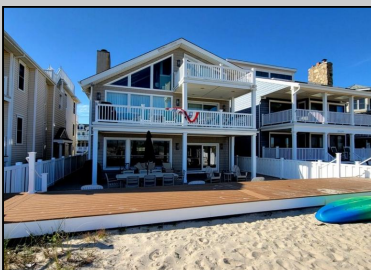

4125 Central Avenue 1st Flr., Ocean City

PROPERTY DETAILS

BEDROOMS	4	BATHS	2.0
OCCUPANCY	14	VRDP \$	
PHONE DEP\$	0	WEEKLY \$	N/A
CODE	1040a	TYPE	Condo

PROPERTY AMENITIES

TELEVISION	3	FUTON [S D Q]	No
WASHER	Yes	BUNKS	3
DRYER	Yes	PORCH/DECK FURN	Yes
DISHWASHER	Yes	ROOF TOP DECK	No
MICROWAVE	Yes	OUTSIDE SHOWER	Enclosed
AIR CONDITIONER	Central	STORAGE ROOM	Yes
PETS PERMITTED	No	GARAGE/CARPORT	Carport
ELEVATOR	No	GRILL	Gas
COFFEE MKR.	Keurig	OFFSTREET PARKING	2
EXCLUSIVE		PHONE [B]	1
TWINS	8	INTERNET ACCESS	Wireless
DOUBLE BEDS	0	DVD	
QUEEN BEDS	2	POOL	No
KING BEDS	1	DOCK/BOAT SLIP	No
SOFA BED (TYPE)	0	CEILING FANS	5